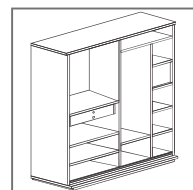

Sliding wardrobe internal