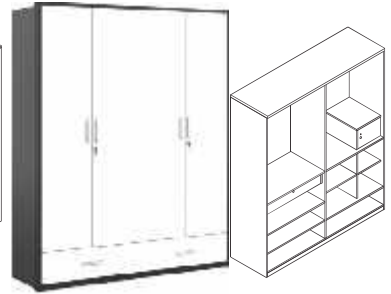

Rover 4 door
Size: 1600 x 530 x 2030
Color: Natural Wenge