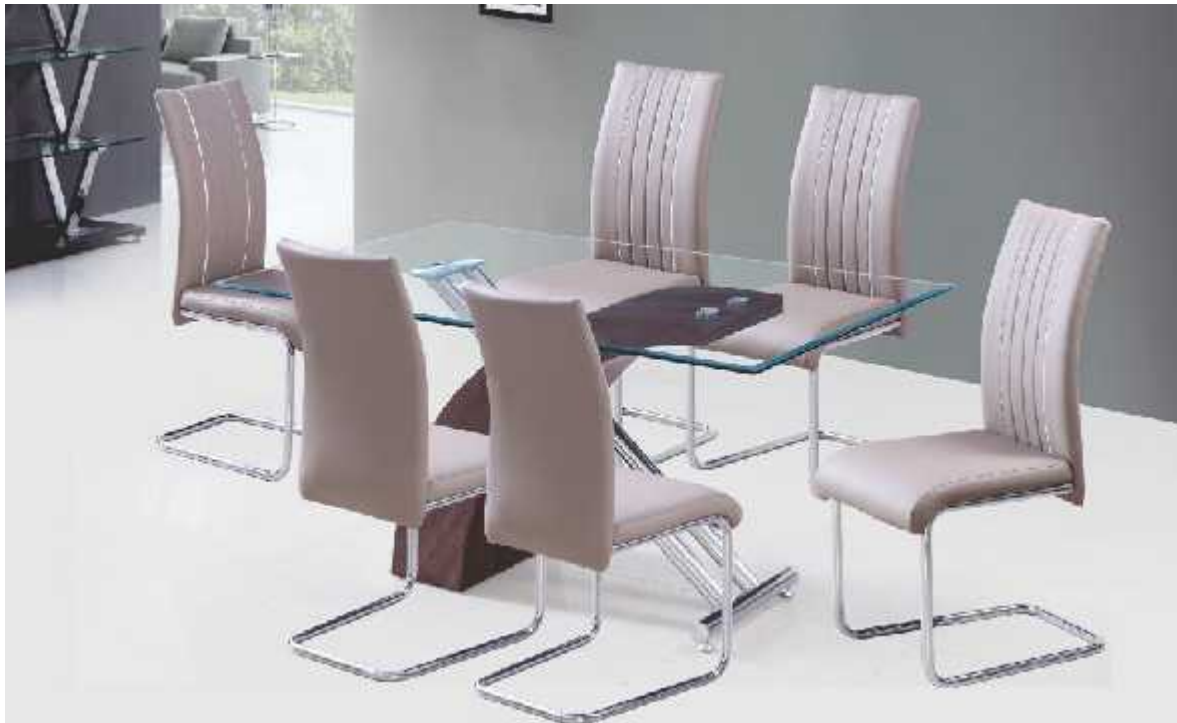

1 Year Warranty on Traded Product

**SUPERIOR | 4 SEATER**

Size: 750 x 1200 x 750

1 Year Warranty on Traded Product

**CRYSTAL | 6 SEATER**

Size: 900 x 1500 x 750